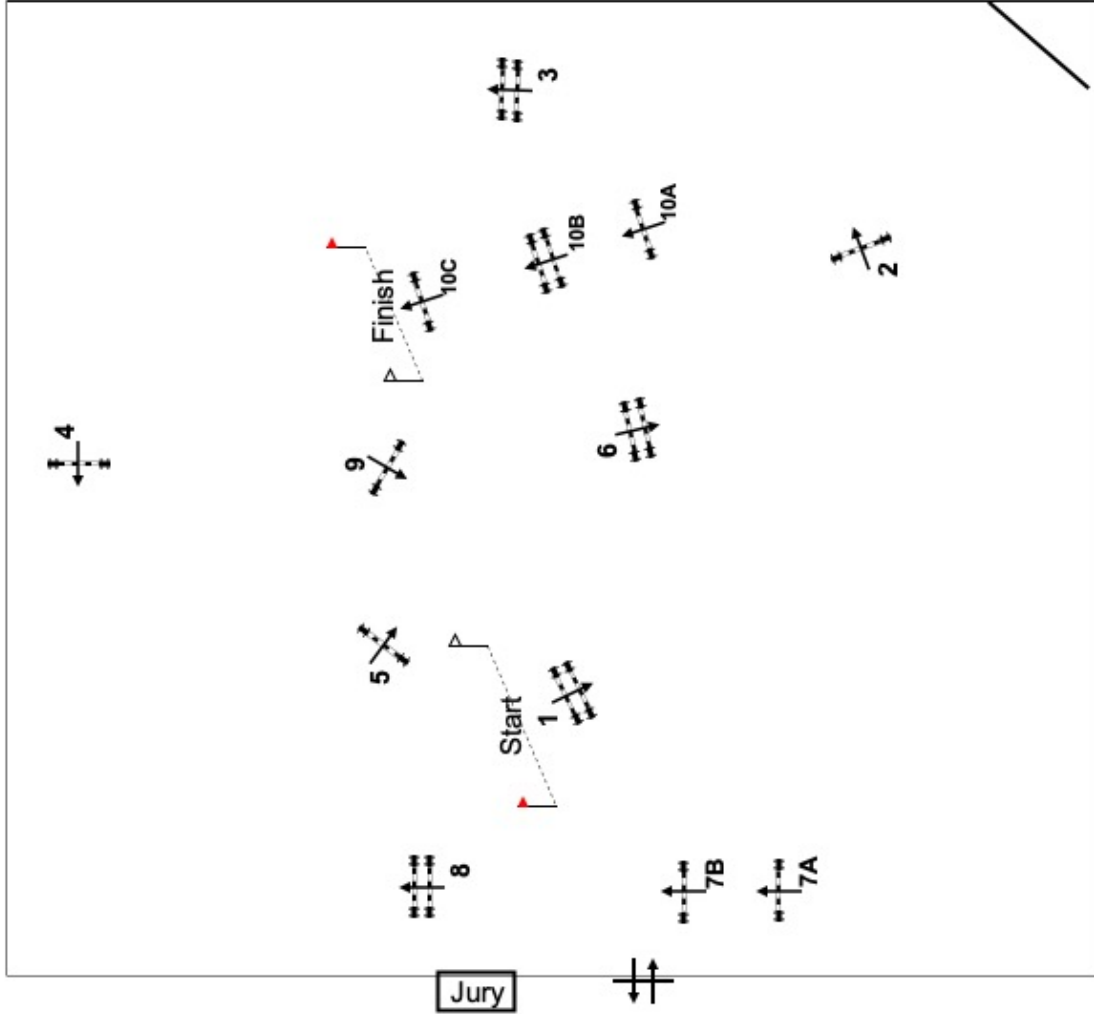

Feather Creek HT

Class Preliminary/Intermediate

Date: 7 Apr 2024

Course Details

Course

Fences: 1 - 10

Distance: 485.0m Speed: 350m/min

Time Allowed: 83s Time Limit: 166s

Course Designer: Cathy Wieschhoff

(85m, 95m)