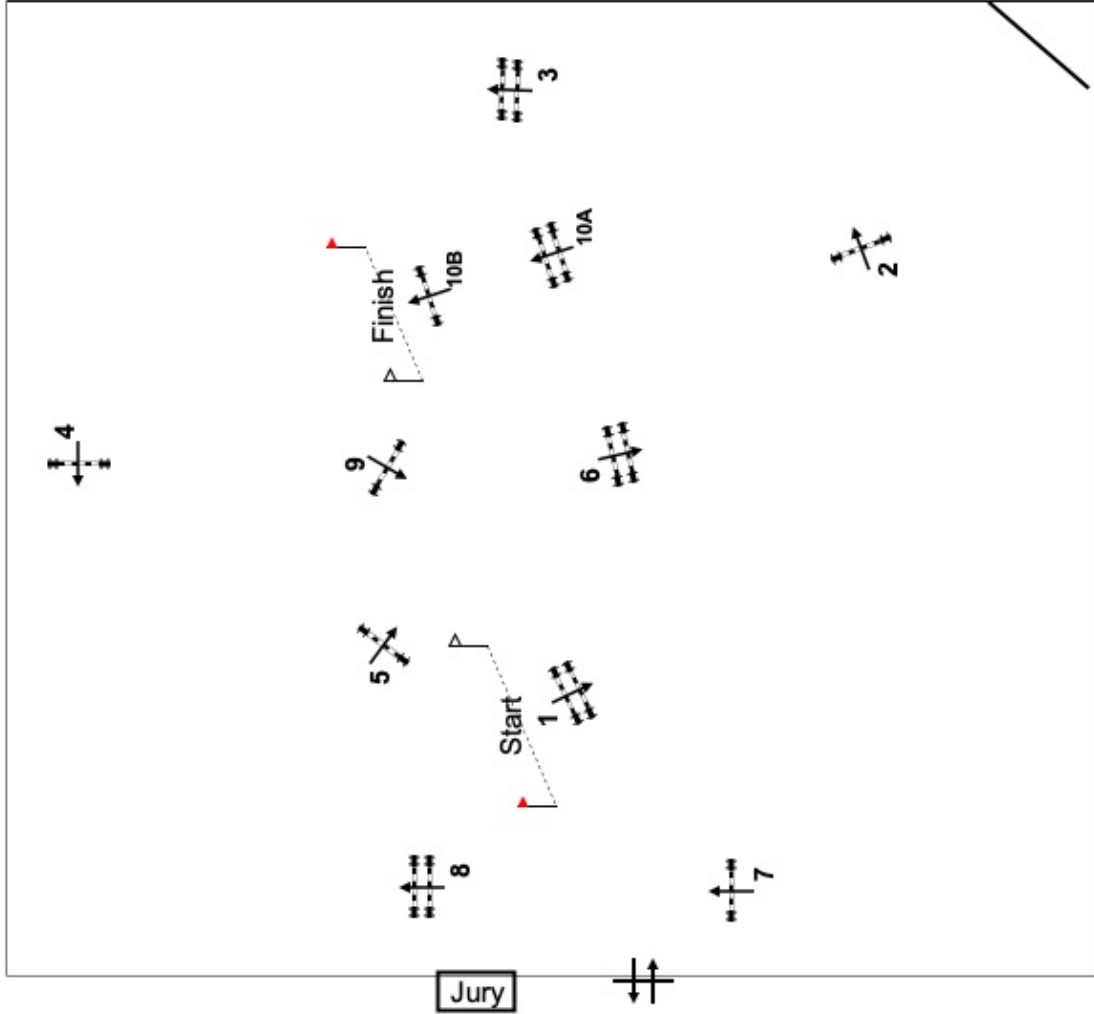

# Feather Creek HT

Class Novice / Beginner Novice

Date: 7 Apr 2024

## Course Details

Course

**Fences: 1 - 10**

Distance: 485.0m Speed: 300m/min

Time Allowed: 97s Time Limit: 194s

(85m, 95m)

Course Designer: Cathy Wieschhoff