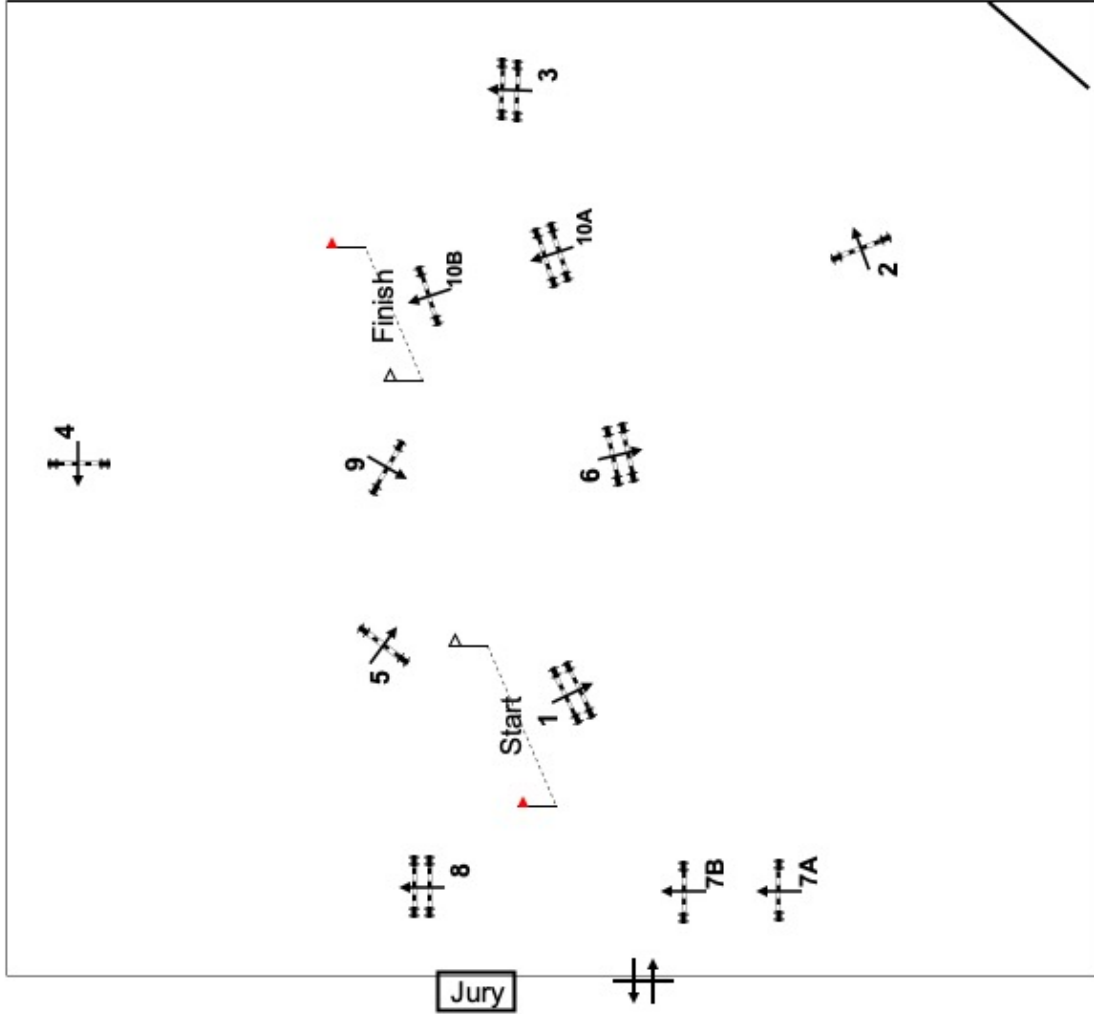

Feather Creek HT

Class Modified/Training

Date: 7 Apr 2024

Course Details

Course

Fences: 1 - 10

Distance: 485.0m Speed: 325m/min

Time Allowed: 90s Time Limit: 180s

(85m, 95m)

Course Designer: Cathy Wieschhoff